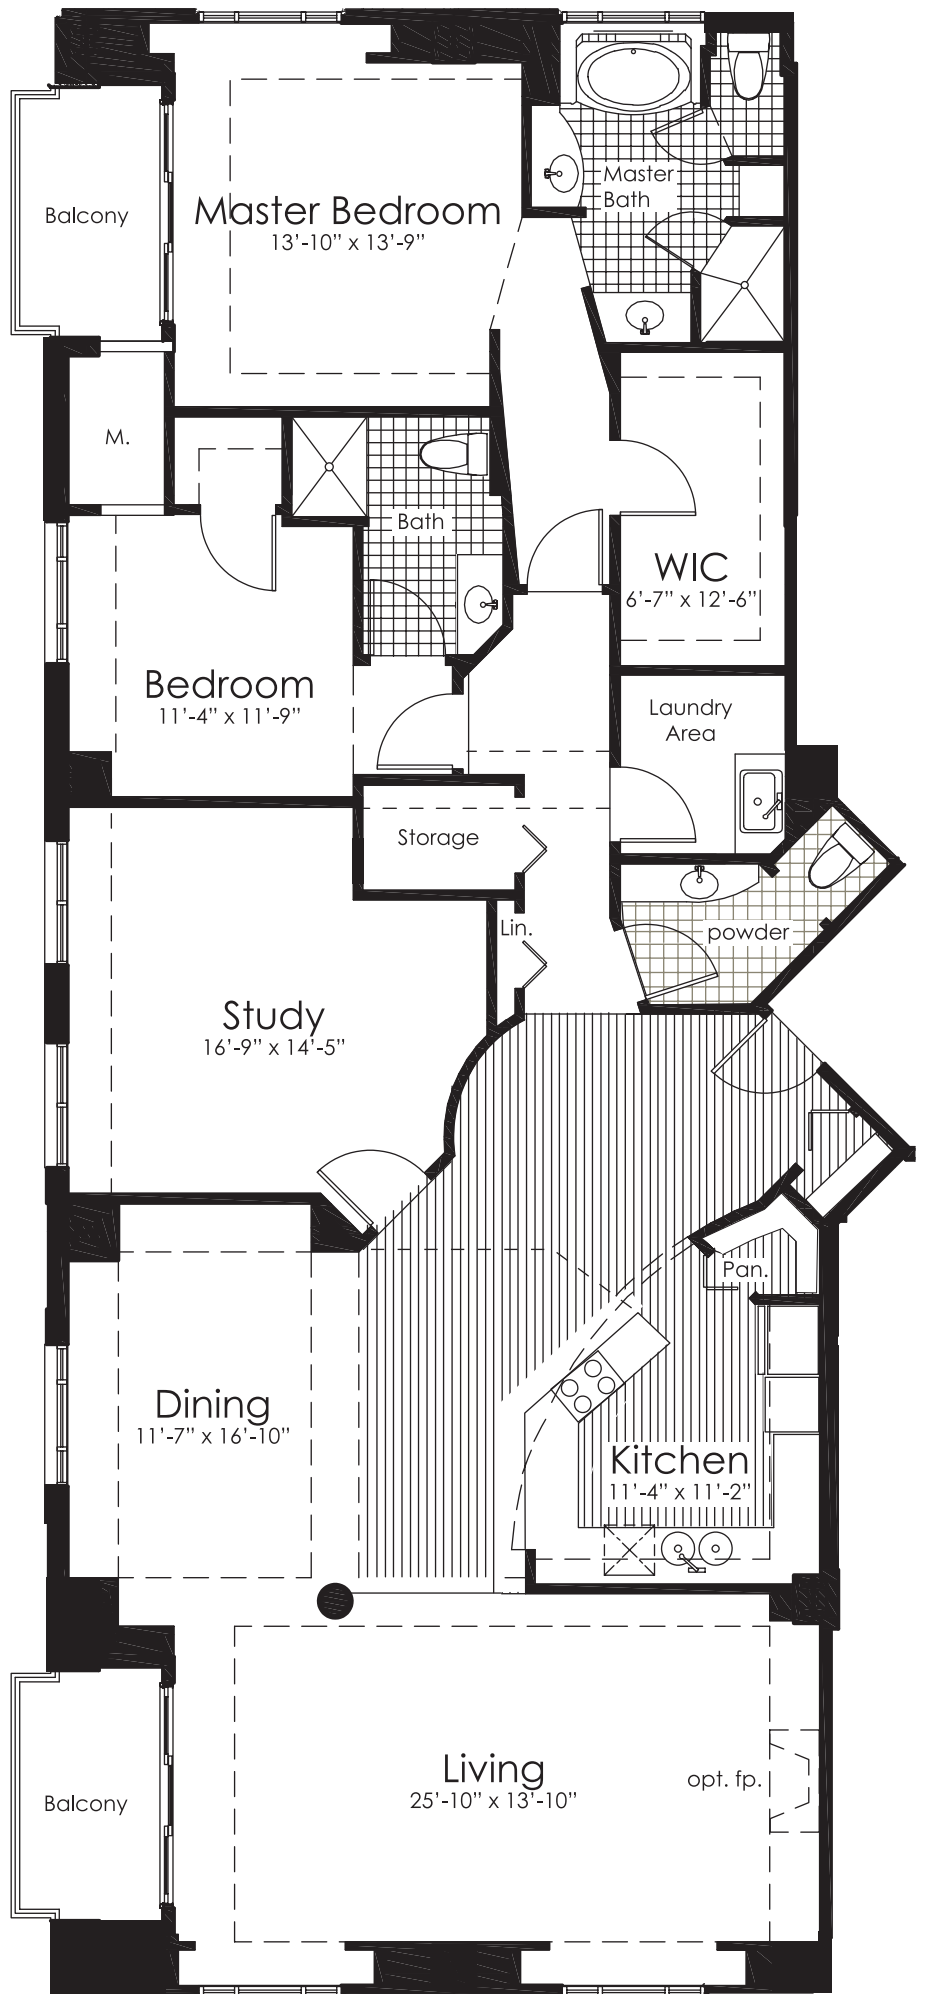

## Unit 1001

2 Bedroom + Study, 2.5 Bath

Unit 1001: 2,500 Square Feet

Floor 10

**NOTE:** All plans show square footage including the balcony. Joseph Freed Homes' policy of continual improvement in design and construction requires that specifications, equipment, landscape plans, dimensions and prices be subject to change at any time, without notice.